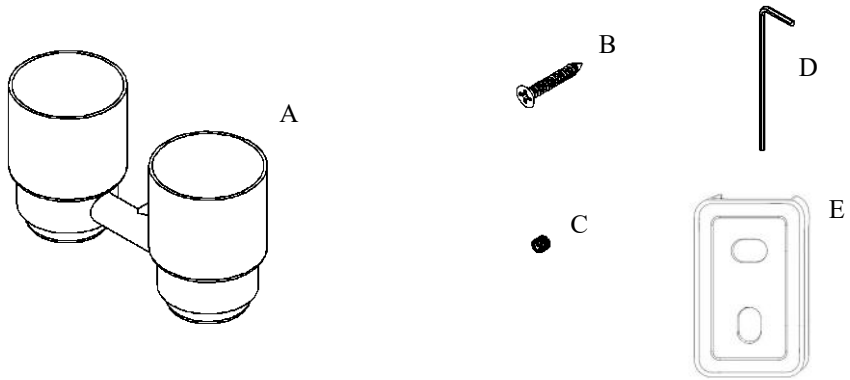

# Volkano Summit Double Glass Tumbler Installation Guide

Code: V63563, V63564, V63565

Parts Included	QTY
A - Double Tumbler	1
B - Screw	2
C - Set Screw	1
D - Allen Key	1
E - Bracket	1

Model #	Description	Finish	Weight (lb)	WxHxD (mm)	WxHxD (Inches)	Metal Type
V63563	Summit Double Glass Tumbler	Chrome	1.408	187 x 98 x 91	7.3 x 3.8 x 3.5	Brass
V63564	Summit Double Glass Tumbler	Brushed Nickel	1.408	187 x 98 x 91	7.3 x 3.8 x 3.5	Brass
V63565	Summit Double Glass Tumbler	Matte Black	1.408	187 x 98 x 91	7.3 x 3.8 x 3.5	Brass